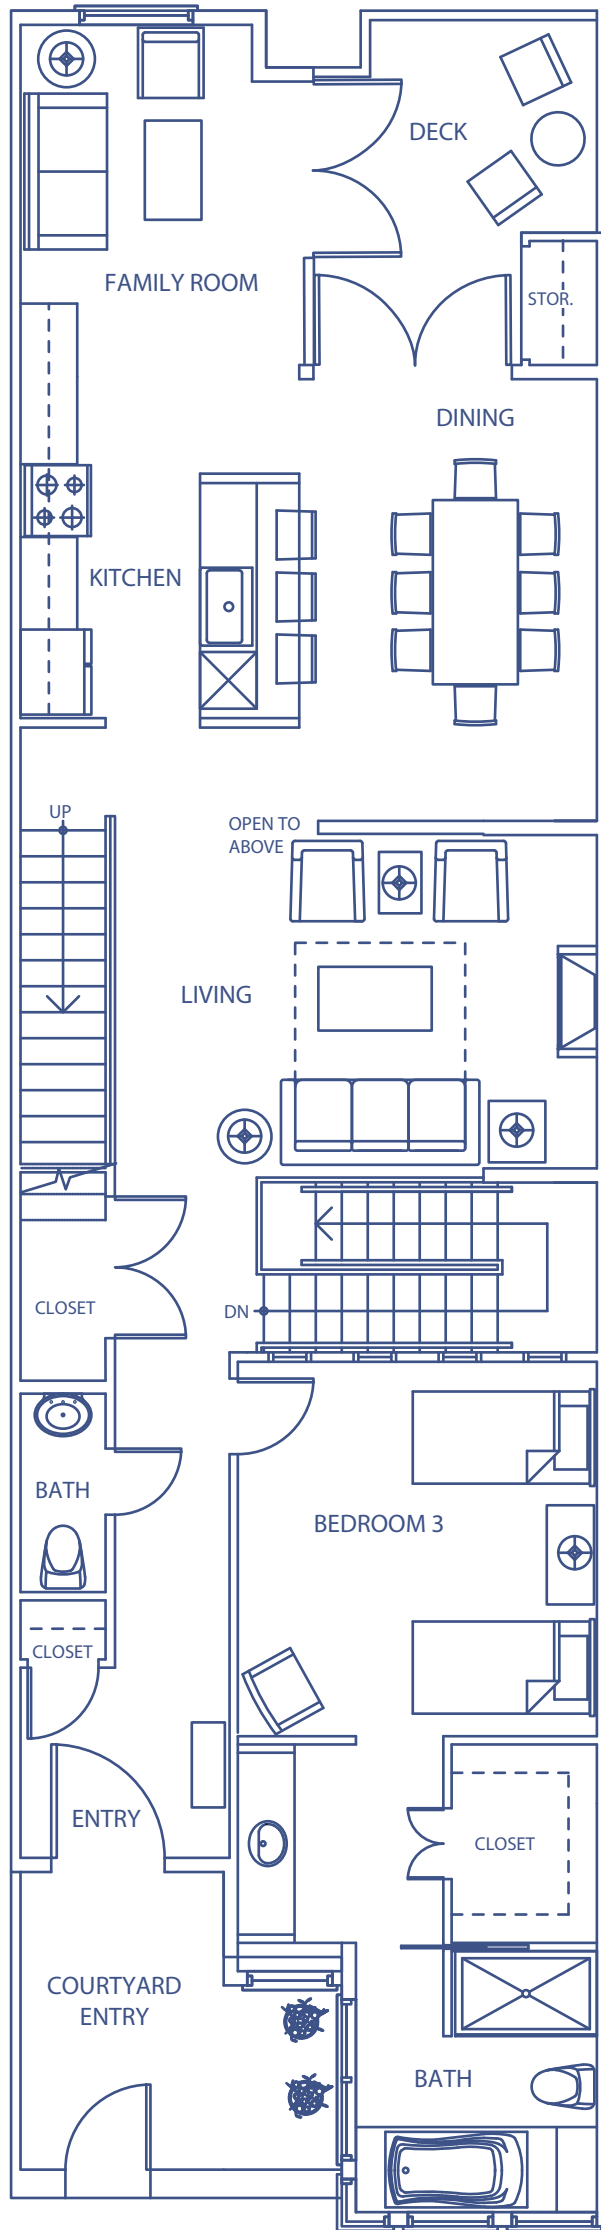

MISSION SHORES

Plan A1

3 Bedroom Approx: 2575 - 2756 Sq Ft
Homes - 17, 18, 19, 20, 21, 22, 23, 24
38, 39, 40, 41, 42, 43, 44, 45

Level 1

Level 2