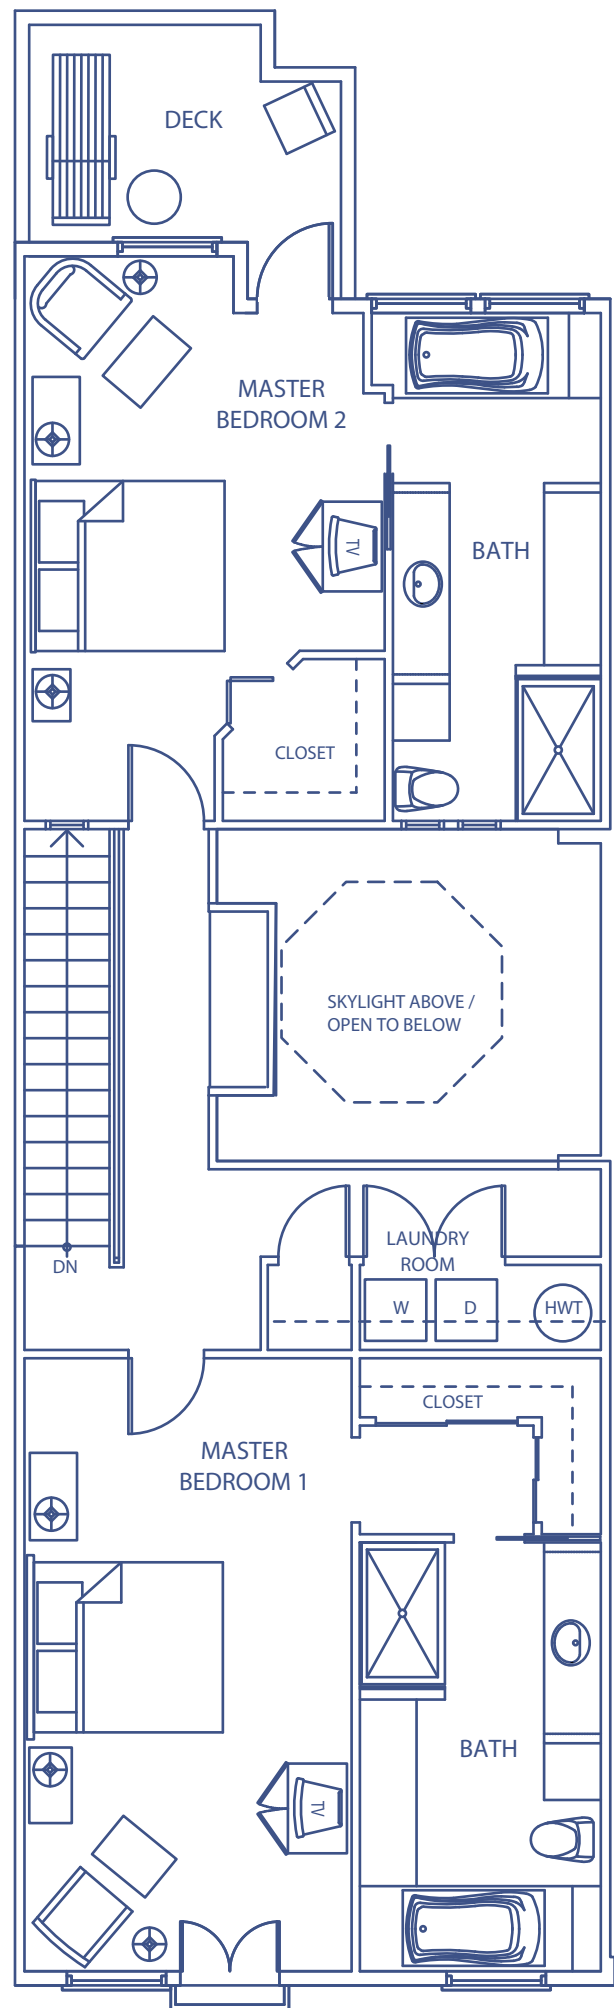

MISSION SHORES

Plan A1

3 Bedroom Approx: 2575 - 2756 Sq Ft
Homes - 17, 18, 19, 20, 21, 22, 23, 24
38, 39, 40, 41, 42, 43, 44, 45

Level 1

Level 2